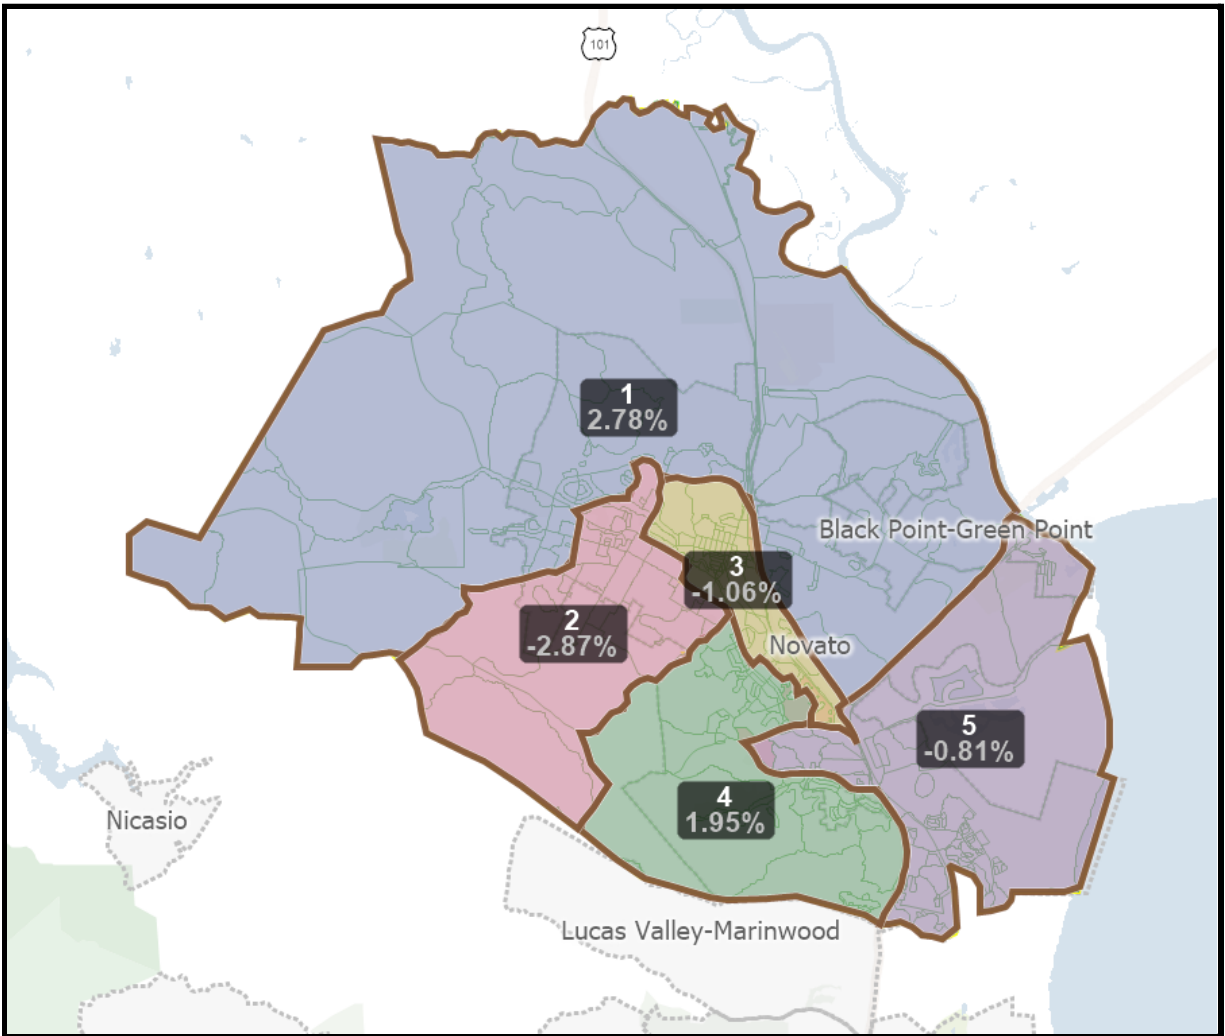

**Novato Fire District
Current (2021) Deviations by District Zone**

District	Deviation
1	2.78%
2	-2.87%
3	-1.06%
4	1.95%
5	-0.81%

Total Population of the Novato Fire District: 60,273
Ideal Population per District: ~12,055

Data Source: Official Redistricting Data for the State of California;
statewidedatabase.org/redistricting2021; September 30, 2021